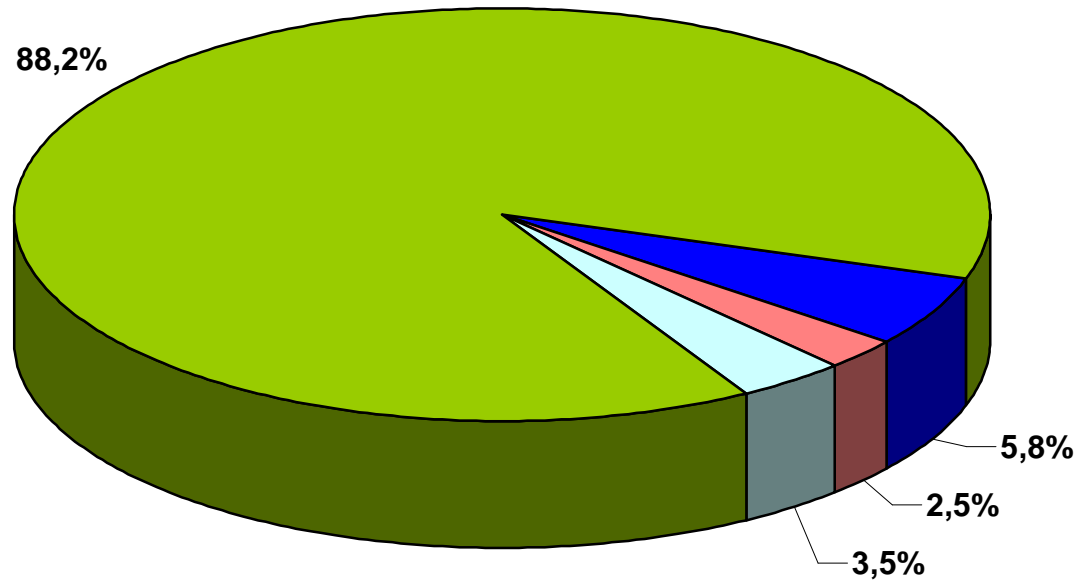

RELIGIOUS DIVERSITY IN MEXICO, 2000

(Census of Population)

Created by Clifton L. Holland of PROLADES on 9 June 2003

■ ROMAN CATHOLIC ■ PROTESTANT ■ OTHER ■ NONE