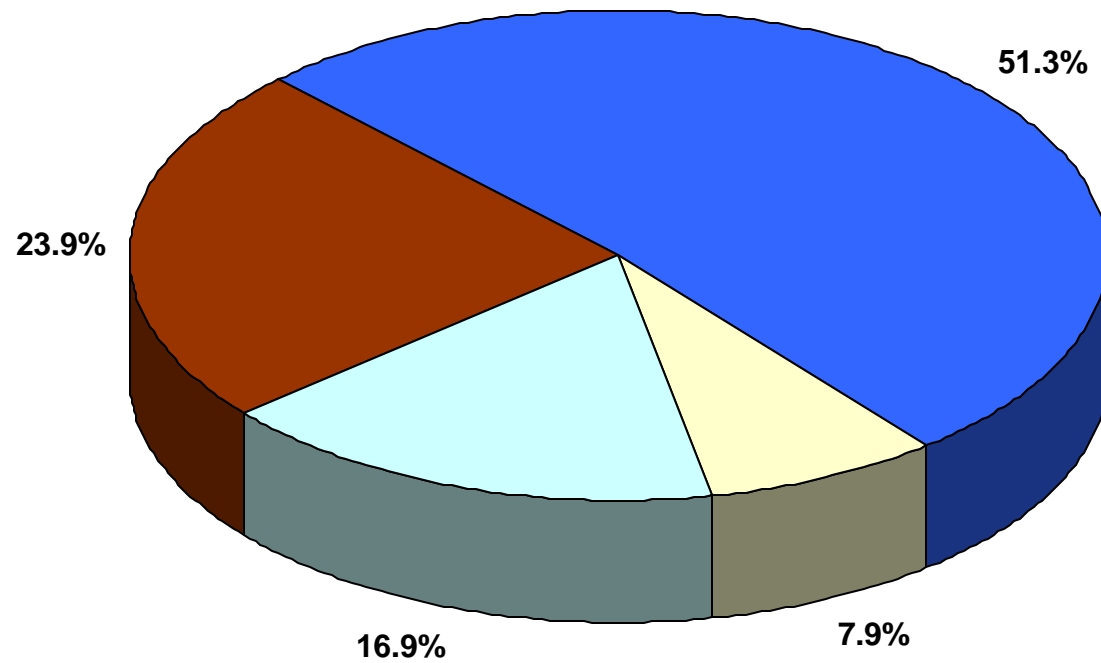

RELIGIOUS AFFILIATION IN THE USA, 2007

(Pew Forum on Religion & Public Life)

Created by Clifton L. Holland, Director of PROLADES

CATHOLIC **PROTESTANT** **OTHER** **NONE/NO ANSWER**