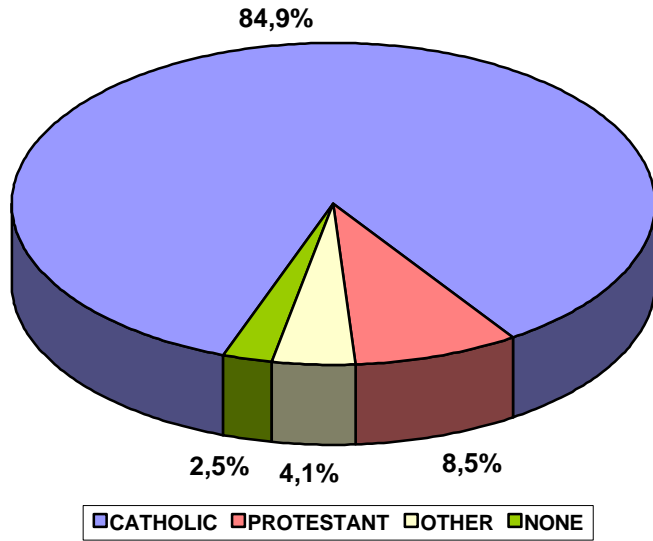

RELIGIOUS DIVERSITY IN ARGENTINA, 2000

(Source: Hilario Wynarczyk)

CREATED BY CLIFTON L. HOLLAND, DIRECTOR OF PROLADES